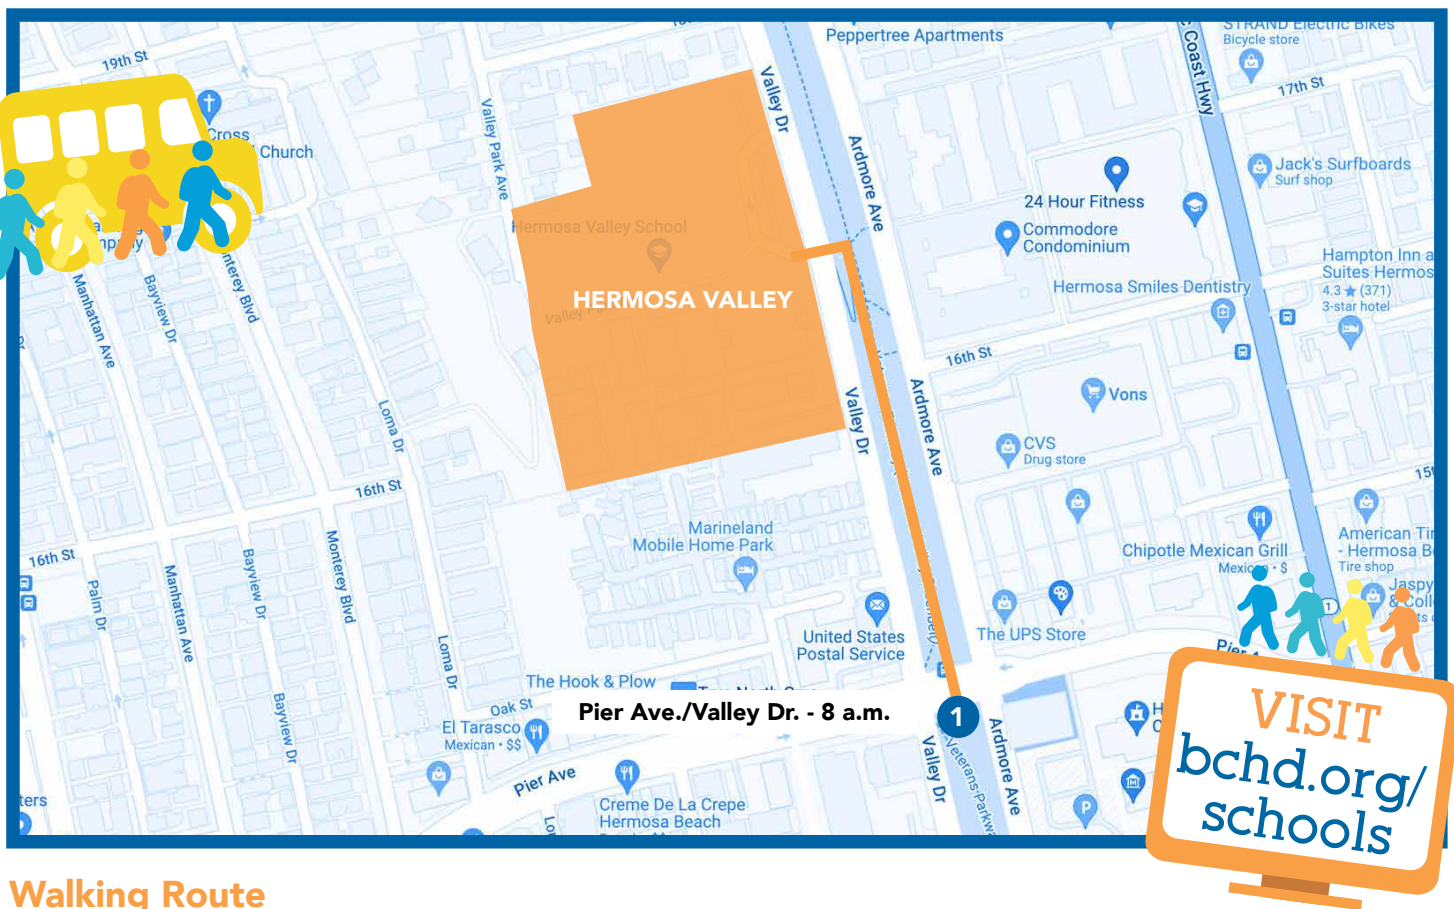

Walk and Roll to School Day

More kid-power. Less horsepower.

JOIN OTHER HERMOSA VALLEY DOLPHINS AND WALK TO SCHOOL!

Drop your child off at the start of the route OR at the point closest to your home.

All walks kickoff on **October 4** - Walk and Roll to School Day

Walking Route

Meet at Pier Ave./Valley Dr. (911 Memorial Bench) at 8 a.m.