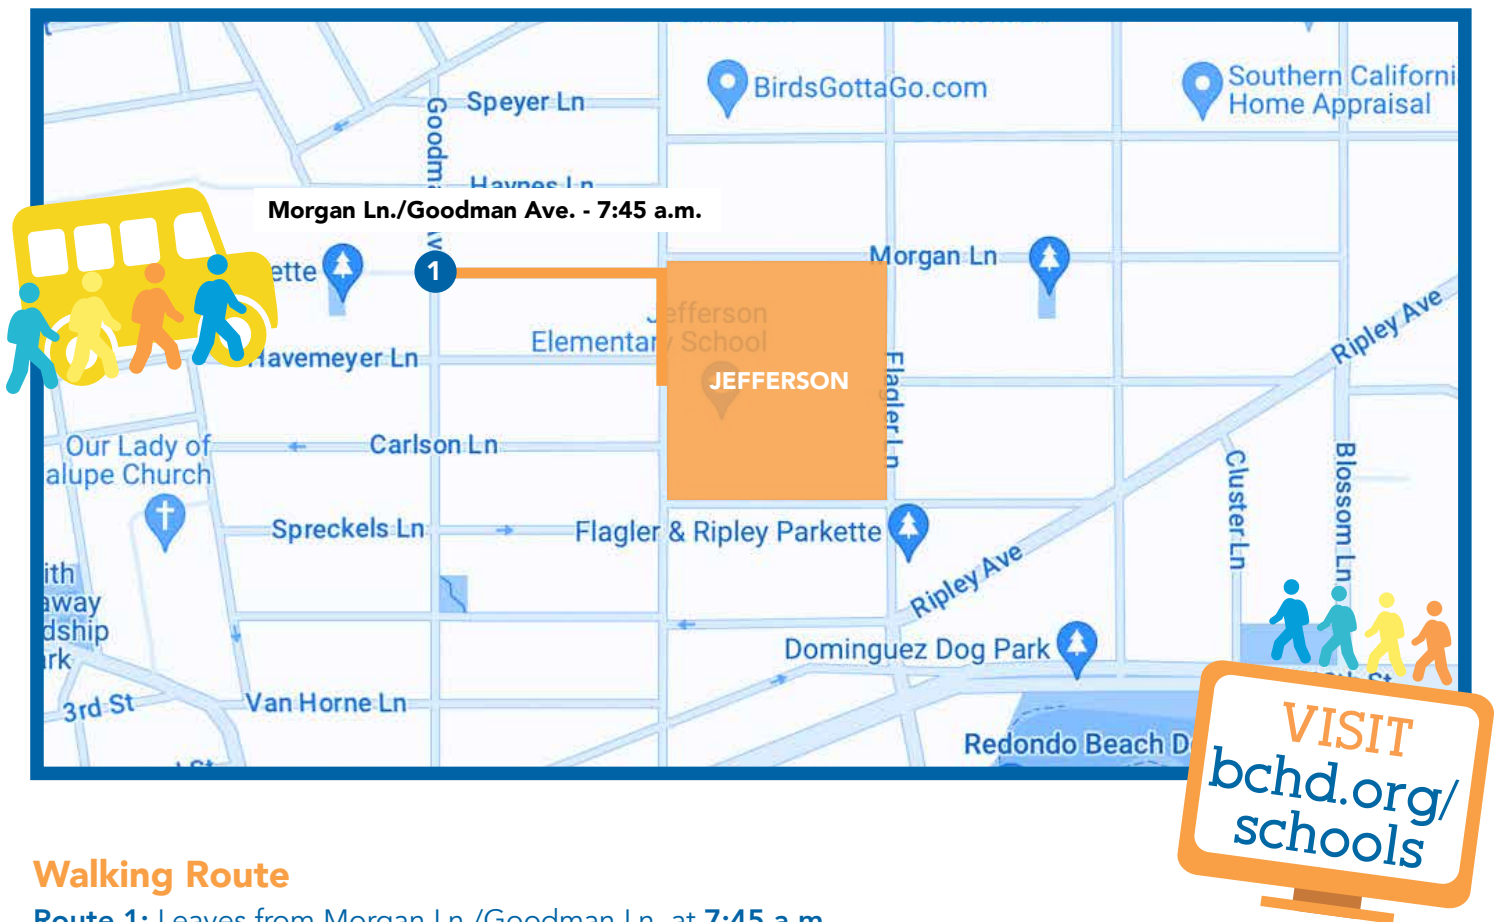

# Walk and Roll to School Day

More kid-power. Less horsepower.

## JOIN OTHER JEFFERSON DOLPHINS AND WALK TO SCHOOL!

Drop your child off at the start of the route OR at the point closest to your home.

All walks kickoff on **October 4** - Walk and Roll to School Day

### Walking Route

Route 1: Leaves from Morgan Ln./Goodman Ln. at 7:45 a.m.