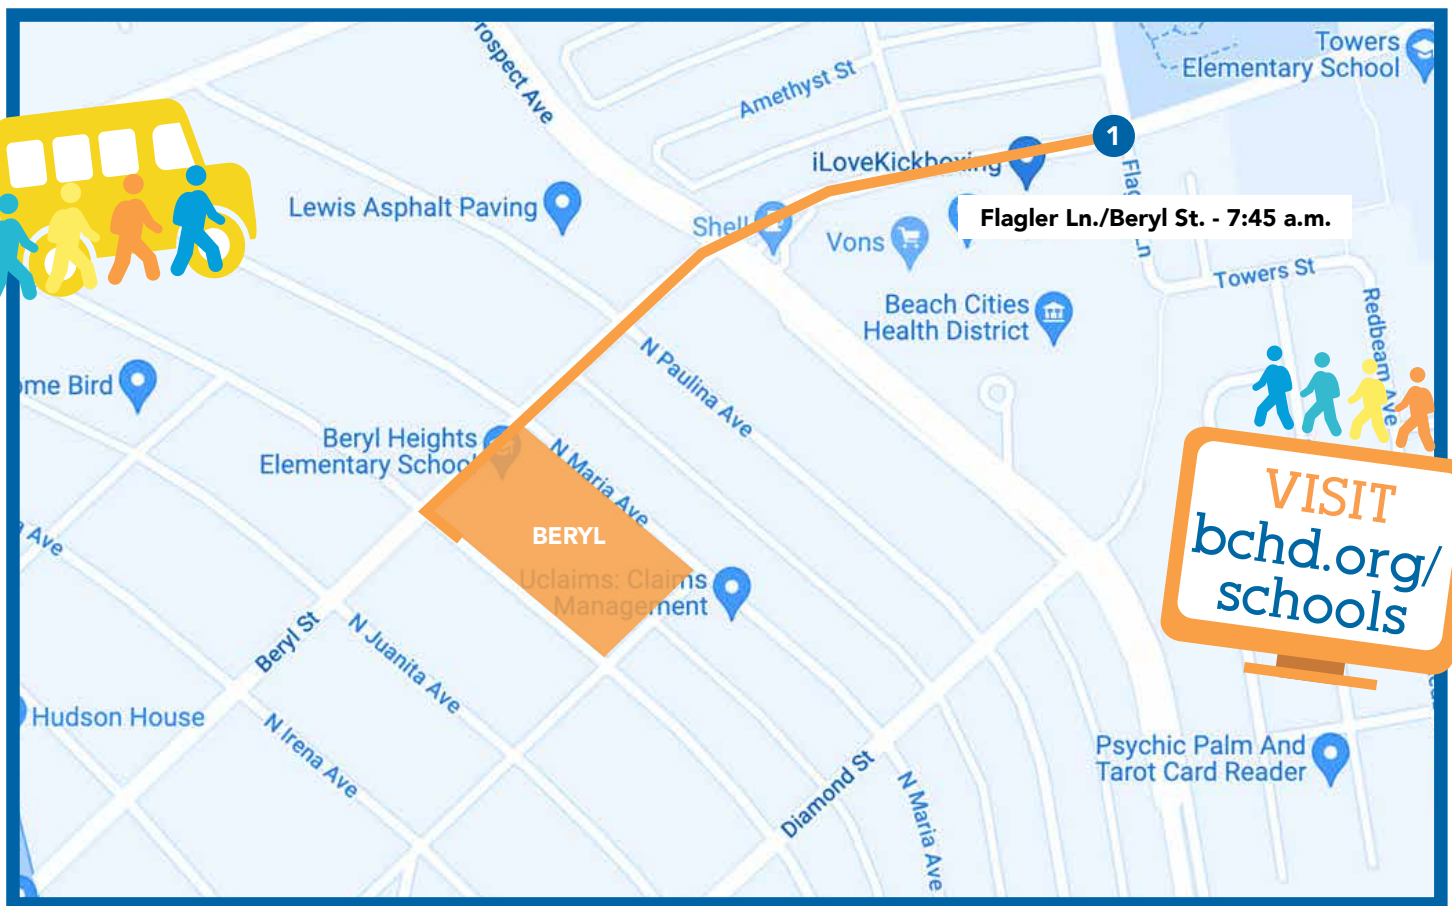

Walk and Roll to School Day

More kid-power. Less horsepower.

JOIN OTHER BERYL BULLDOGS AND WALK TO SCHOOL!

Drop your child off at the start of the route OR at the point closest to your home.

All walks kickoff on **October 4** - Walk and Roll to School Day

Walking Route

Route 3: Leaves from Flagler Ln./Beryl St. at 7:45 a.m.