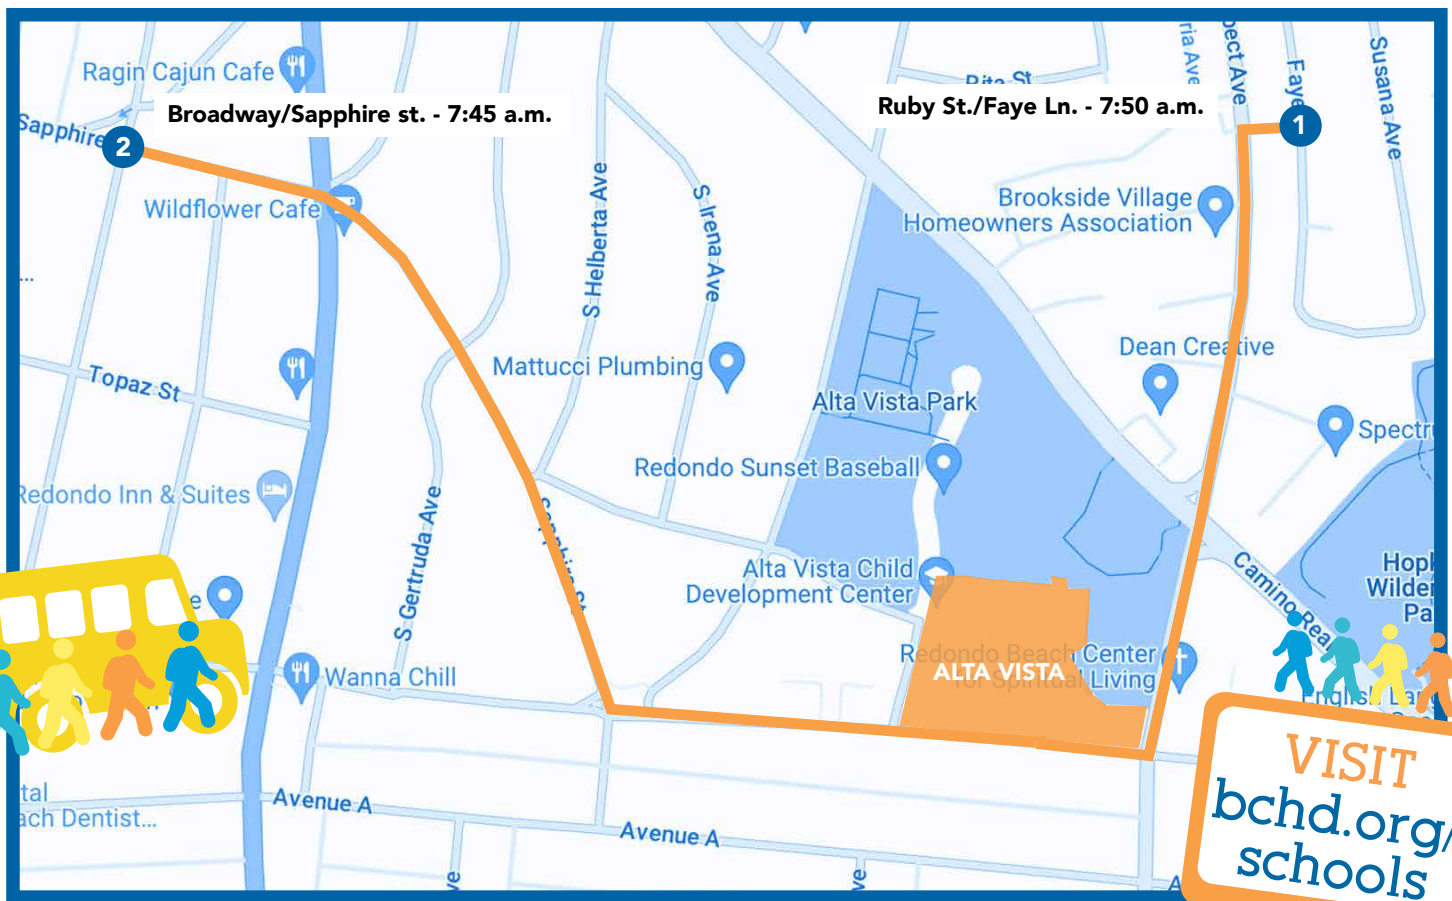

Walk and Roll to School Day

More kid-power. Less horsepower.

JOIN OTHER ALTA VISTA WILDCATS AND WALK TO SCHOOL!

Drop your child off at the start of the route OR at the point closest to your home.

All walks kickoff on **October 4** - Walk and Roll to School Day

Walking Routes

Route 1: Leaves from Ruby St./Faye Ln. at 7:50 a.m.

Route 2: Leaves from Broadway/Sapphire St. at 7:45 a.m.