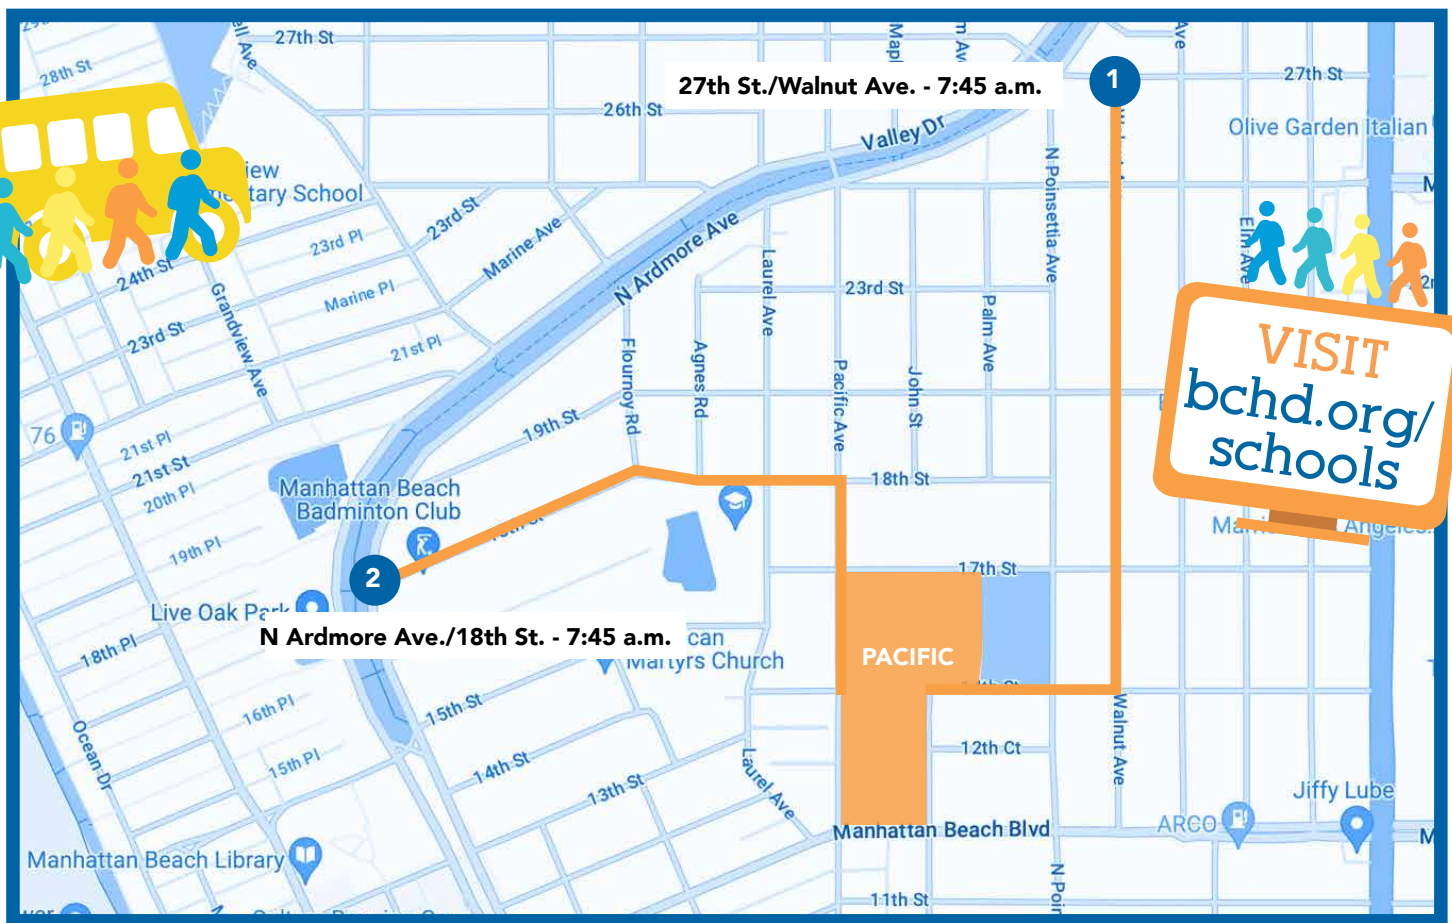

Walk and Roll to School Day

More kid-power. Less horsepower.

JOIN OTHER **PACIFIC PANTHERS** AND WALK TO SCHOOL!

Drop your child off at the start of the route OR at the point closest to your home.

All walks kickoff on **October 4** - Walk and Roll to School Day

Walking Routes

Route 1: Leaves from 27th St./Walnut Ave. at **7:45 a.m.**

Route 2: Leaves from N Ardmore Ave./18th St. at **7:45 a.m.**